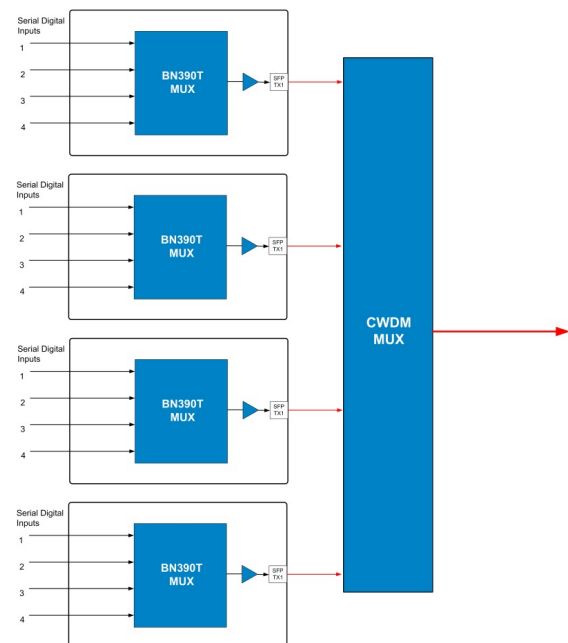

Optical Output

Connector	Neutrik Opticalcon Dual
Wavelength	1270-1610 nm
Optical Power	-3 dBm @ 1310 nm (typical)

Optical Input

Connector	Neutrik Opticalcon Dual
Wavelength	1270-1610 nm
Sensitivity	> -22 dBm @ 3 Gb/s (typical)
Max I/P power	> -1 dBm

Electrical Output

Standards	SMPTE 424M, SMPTE 292M, SMPTE 259M, SMPTE 297M, DVB-ASI Automatic rate selection for 3G-SDI, HD-SDI and SD-SDI data rates.
Connector	1 x 75 Ohm BNC to IEC 60169-8 Amendment 2 per channel
Return Loss	> 15 dB @ 1.485 Gb/s
Signal Level	800 mV +/- 10%
DC Offset	0 +/- 0.5 V
Jitter	<0.15 UI line equalised
Format	Reclocked

General specifications (excluding connectors)

Length	134 mm
Width	109 mm
Height	30 mm
Weight	200 g
Operating Temp	-30 to +70 °C
Power	2.5 W
Voltage	4.5 to 17 V dc

Conformance

EMI/RFI:	Complies with 89/336/EEC, EN55022B, EN61000-4-2, EN61000-4-4 (Level 2), EN61000-4-4FTB, EN61000-4-5, EN61000-4-11
Electrical:	Complies with EN61000-6-1, EN61000-6-2, EN61000-6-3, EN61000-6-4
Laser Safety:	Dependent on SFP fitted. Complies with Class 1 laser product
RoHS:	Complies with Directive 2002/95/EC